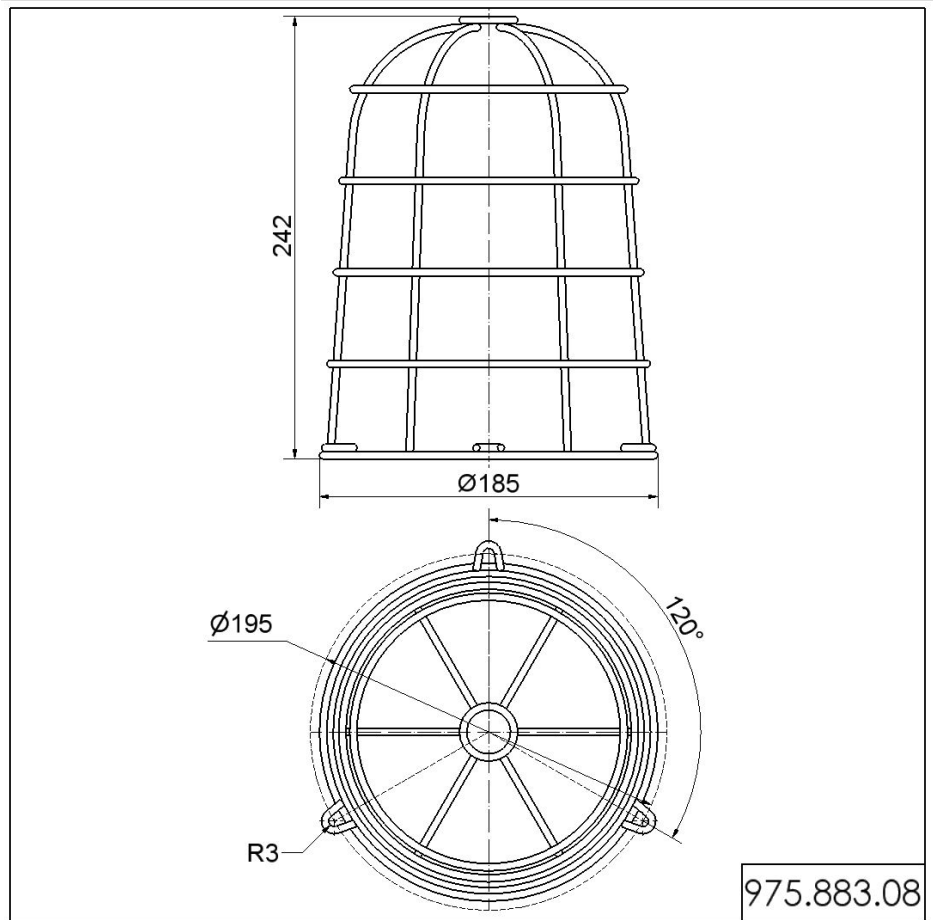

LED-Permanent Light 280 / Accessories
Wire guard SR

Part No.: 975.883.08

MECHANICAL DATA

Height	242 mm
Diameter	185 mm
Housing colour	Silver
Weight with packaging	453 g
Product weight	453 g

DRAWING

! For additional installation and mounting information, refer to the appropriate user guide at www.werma.com. This printed copy is for information only and is subject to alteration.