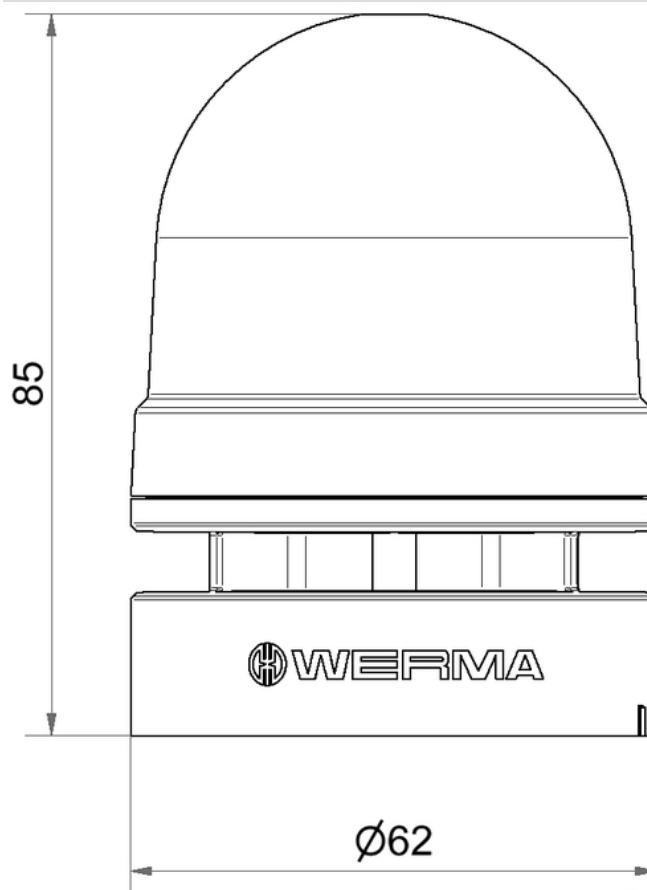

Mini Combination / EvoSIGNAL

Mini TwinFLASH Combi 115-230VAC RD

DRAWING

For additional installation and mounting information, refer to the appropriate user guide at www.werma.com. This printed copy is for information only and is subject to alteration.