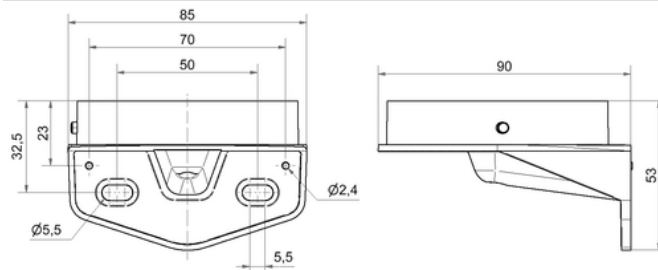

EvoSIGNAL / EvoSIGNAL Accessories

Midi Ángulo GY**Part No.:** 261.700.07**MECHANICAL DATA**

Length	90 mm
Width	85 mm
Height	53 mm
Materials	PC/ABS
Housing colour	Gray
Protection category	IP66
Cable entry	Through hole
Cable entry maximum	d = 9 mm
Type of fixing	Wall mounting
Working temperature minimum	-30°C
Working temperature maximum	+60°C
Weight with packaging	57 g
Product weight	47 g

ELECTRICAL DATA

Pollution degree	3
------------------	---

DRAWING

For additional installation and mounting information, refer to the appropriate user guide at www.werma.com. This printed copy is for information only and is subject to alteration.