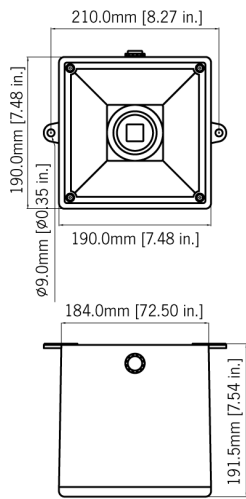

Specification

Voice content output:	111dB(A) @ 1 metre [102dB(A) @ 10ft/3m]
Music content output:	112dB(A) @ 1 metre [103dB(A) @ 10ft/3m]
Alarm tone output:	126dB(A) @ 1 metre [117dB(A) @ 10ft/3m]
No. of alarm tones:	45 (UKOOA/PFEER compliant)
No. of messages:	4 (30 seconds each)
Volume controls:	Independent controls for user recorded content and built-in alarm tones.
Effective range:	300m/984ft @ 1KHz
Voltages DC:	24vdc (14-30vdc)
Voltages AC:	90-260vac 50/60Hz
Ingress protection:	Type 4 / 4X / 3R / 13, IP66
Rating:	Continuous
Housing material:	UL94V0 & 5VA FR ABS
Housing colour:	RAL3000 Red or RAL7038 Grey
Fixings:	Stainless Steel
Cable entries:	2 x M20 clearance gland entries. Custom configurations also available.
Terminals:	0.5 to 2.5mm²
Operating temp:	-25° to +55°C [-13° to +131°F]
Storage temp:	-40° to +70°C [-40° to +158°F]
Relative humidity:	90% at 20°C [68°F]
Weight:	DC: 2.10kg/4.62lbs AC: 2.70kg/5.94lbs

Part Codes

Version: 14-30V dc   **Part code:** A12 1AXDC02 4[x]-UL

90-260V ac   A12 1AXAC2 30[x]-UL

[x] = Housing colour: G: Grey R: Red

Current Consumption

Version:	Voltage:	Current :
24V dc	14-30V dc	1.51A*
230V ac	90-260V ac 50/60Hz	517mA*

* current at nominal voltage on Tone 1